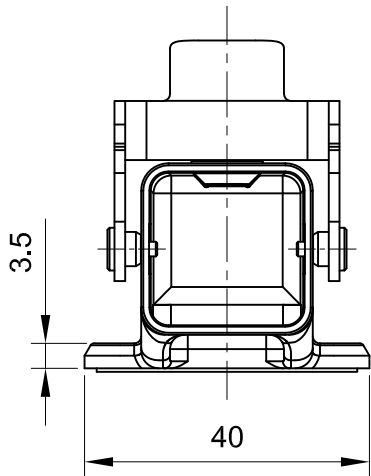

1 2 3 4 5 6

A

A

Panel cut out

C

C

D

D

 InKonn® InKonn (Suzhou) Electric Technology Co.,Ltd.	All Dimensions in mm Original Size DIN A4	Date 2020-01-23	Drawing No. TC2234923	Rev. A00	Scale 1:1
	Part No. 10 04 003 3561	Created by Shuxu Huang	Checked by Yiyi Luo	Page 1/1	Type Name HEMCA3-ABM4-SL/S