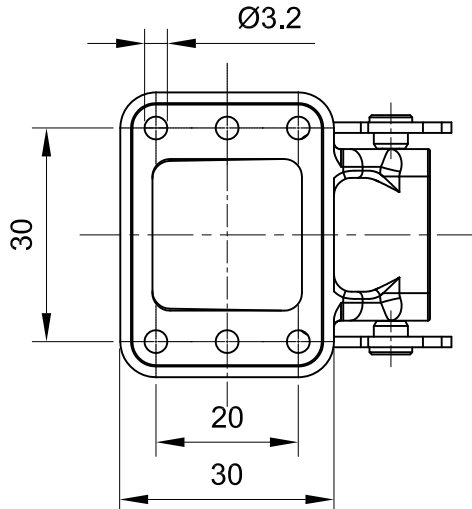

1 2 3 4 5 6

A

A

Panel cut out

C

C

D

D

 InKonn® InKonn (Suzhou) Electric Technology Co.,Ltd.	All Dimensions in mm Original Size DIN A4	Date 2020-01-23	Drawing No. TC2234923	Rev. A00	Scale 1:1
	Part No. 10 04 003 3561	Created by Shuxu Huang	Checked by Yiyi Luo	Page 1/1	Type Name HEMCA3-ABM4-SL/S