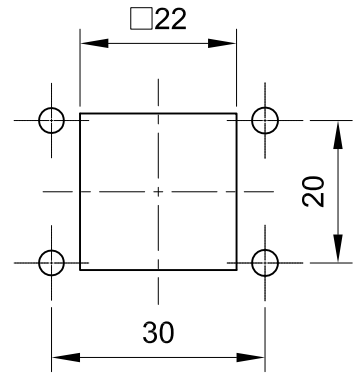

1 2 3 4 5 6

A

A

Panel cut out

C

C

D

D

 InKonn® InKonn (Suzhou) Electric Technology Co.,Ltd.	All Dimensions in mm Original Size DIN A4	Date 2020-01-23	Drawing No. TC2234923	Rev. A00	Scale 1:1
	Part No. 10 04 003 3561	Created by Shuxu Huang	Checked by Yiyi Luo	Page 1/1	Type Name HEMCA3-ABM4-SL/S