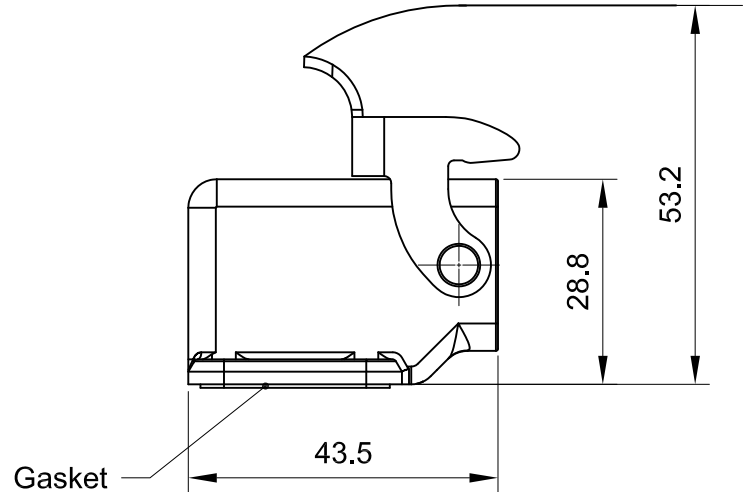

1 2 3 4 5 6

A

A

Panel cut out

C

C

D

D

 InKonn® InKonn (Suzhou) Electric Technology Co.,Ltd.	All Dimensions in mm Original Size DIN A4	Date 2020-01-23	Drawing No. TC2234923	Rev. A00	Scale 1:1
	Part No. 10 04 003 3561	Created by Shuxu Huang	Checked by Yiyi Luo	Page 1/1	Type Name HEMCA3-ABM4-SL/S